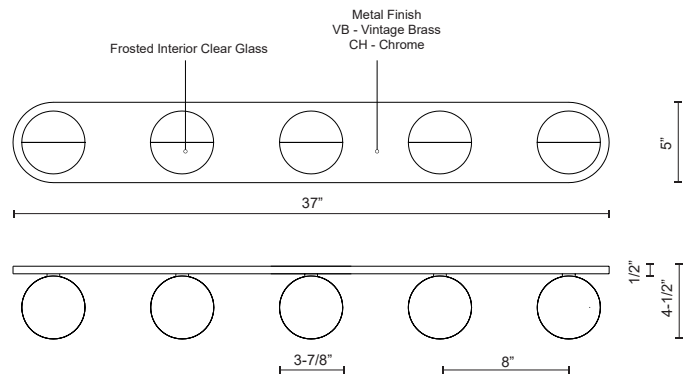

PLUTO VL47337

VANITY

PROJECT

VL47337-CH
Chrome

VL47337-VB
Vintage Brass

SPECIFICATION DETAILS

Fixture Dimensions	W37" x H5" x E4-1/2"
Light Source	AC LED Module
Wattage	27W
Total Lumens	2000lm
Delivered Lumens	CH-1350lm; VB-1305lm;
Voltage	120V
Color Temperature	3000K
CRI (Ra)	90CRI
Optional Color Temps	2700K - 5000K Available, Minimum Order Quantities Apply
LED Rated Life	50,000 hours
Dimming	100% - 10%, ELV Dimmer (Not Included)
Glass Details	Frosted Interior Clear Glass
Location	Damp
Mounting Style	All Orientation; Wall;
Canopy Dimensions	W37" x H5" x E1/2"
CEC Title 24 JA8	Yes, JA8-2022
Paint Finish	CH01

* For custom options, consult factory for details.

* For warranty information, please visit www.kuzcolighting.com/warranty

DESCRIPTION

A timeless spherical geometry is inherent to the Pluto pendant. A split line at the globe equator separates complementary plated LED housing from translucent acrylic diffuser. The multiple color options make the fixture a perfect furnishing accent or, in multiples, a focal point.